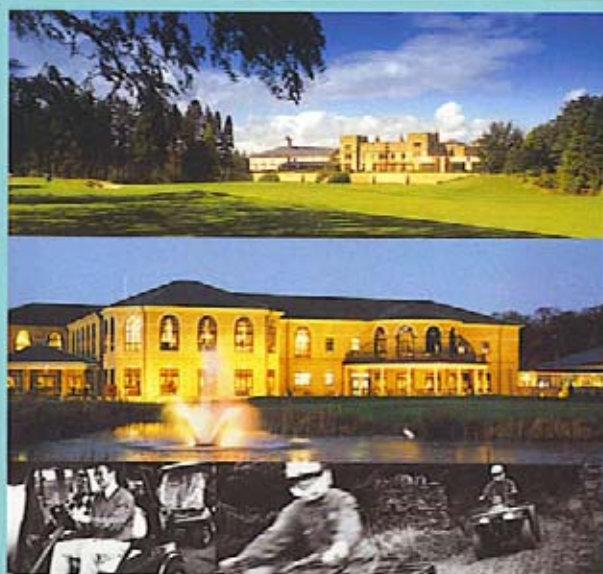

## *The Special Interest Guide to Conference Venues in the British Isles.*

Arrange an event  
in the time it takes to  
pick up the phone.

IT'S HERE WITH DE VERE

For instant access to expert advice, call **0870 240 0101** and quote **Green 03.**